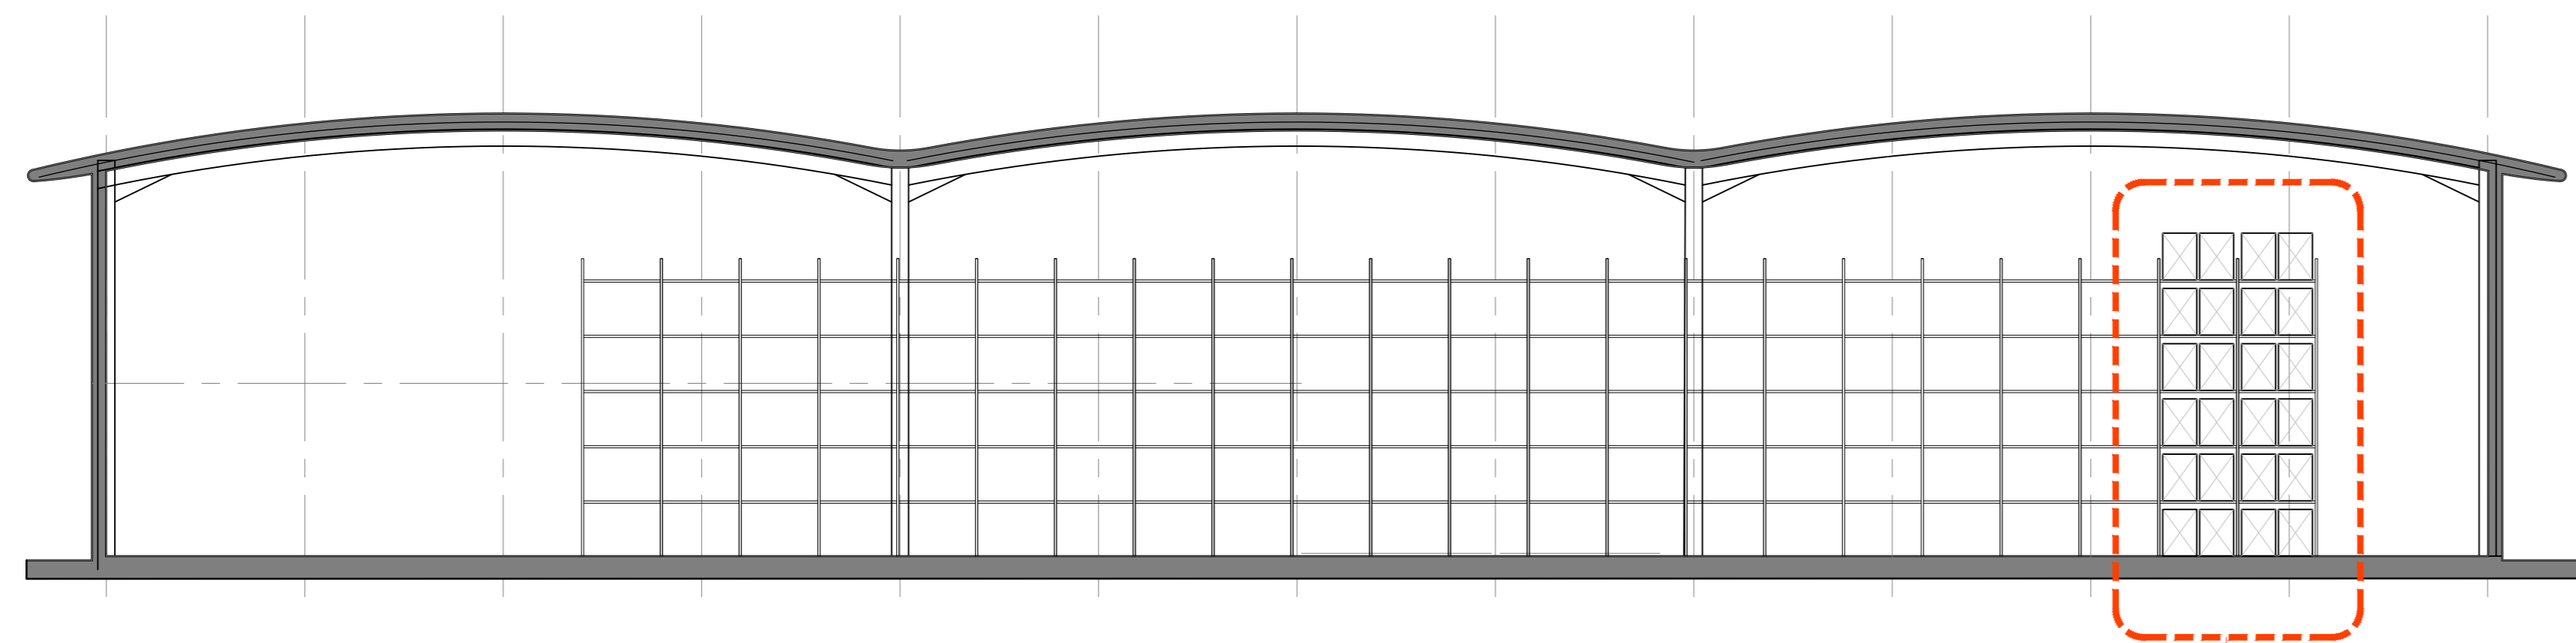

Standard 1200mm wide x 1000m deep pallets.  
 Pallet height unknown, therefore calculations based upon 1650mm high pallets.

Wide Aisle applications x 3200mm approx. rack to rack aisles

**Capacity shown:**  
 1210 bays of racking  
 12 pallets per bay  
**Total pallets = 14520**

**1 RACKING LAYOUT**  
 Scale: 1:200

**2 TYPICAL RACKING SECTION**  
 Scale: 1:200

**3 DETAIL ELEVATION**  
 Scale: 1:50

**4 DETAIL PLAN**  
 Scale: 1:50

**Client:**  
 JAYNIC

**Project:**  
 SUFFOLK PARK

**Drawing Title:**  
 SP147 UNIT WIDE AISLE RACKING LAYOUT

**Scale @ A0:** 1:200 **Checked by:** GW **Date:** NOV 2018

**Job No:** 10984 **Stage:** Drawing No: Rev: **WD 13-121**

**Issue Status:**  
 Construction  Preliminary  
 Information  Approval  
 Tender

**Offices:**  
 Woking  
 London  
 Milton Keynes  
 Warsaw