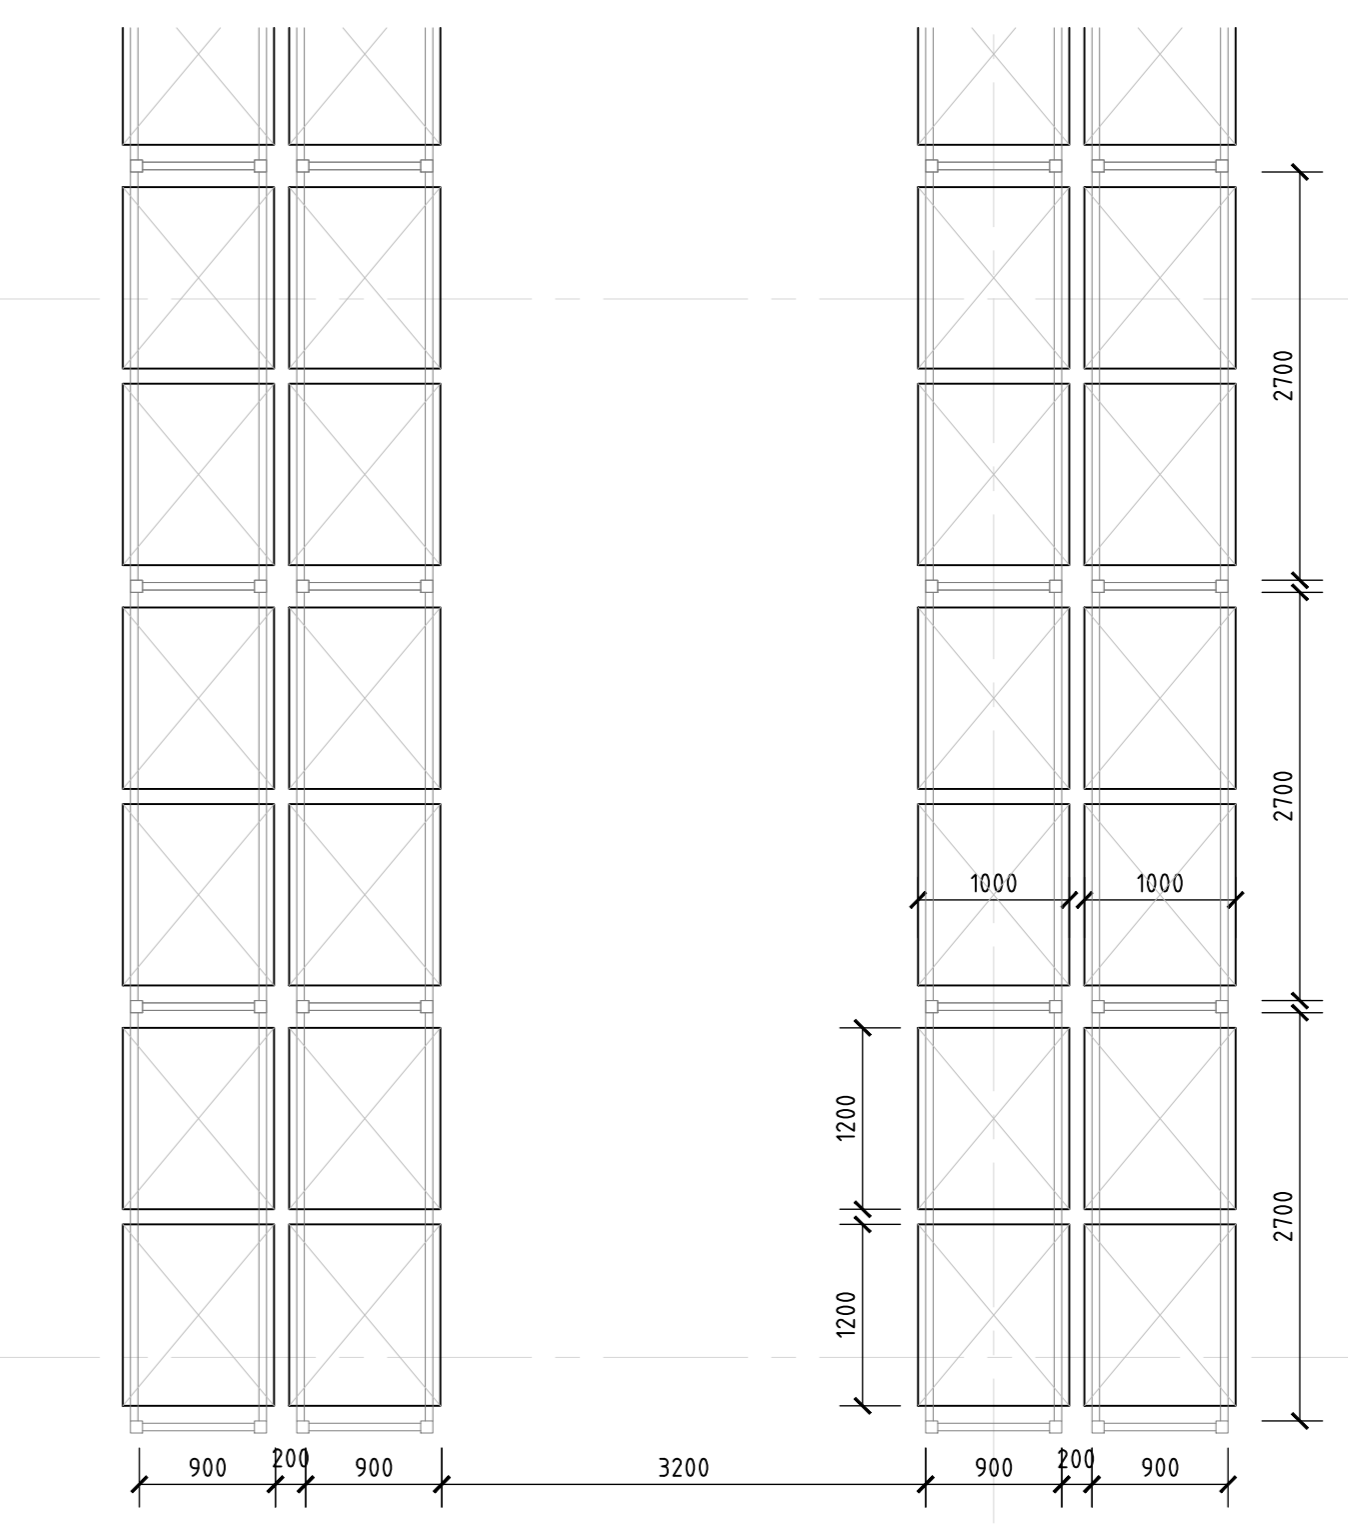

Standard 1200mm wide x 1000m deep pallets.  
 Pallet height unknown, therefore calculations based upon 1650mm high pallets.

Wide Aisle applications x 3200mm approx. rack to rack aisles

**Capacity shown:**  
 1210 bays of racking  
 12 pallets per bay  
**Total pallets = 14520**

**1 RACKING LAYOUT**  
 Scale: 1:200

**2 TYPICAL RACKING SECTION**  
 Scale: 1:200

**3 DETAIL ELEVATION**  
 Scale: 1:50

**4 DETAIL PLAN**  
 Scale: 1:50

**Client:**  
 JAYNIC

**Project:**  
 SUFFOLK PARK

**Drawing Title:**  
 SP147 UNIT WIDE AISLE RACKING LAYOUT

**Scale @ A0:** 1:200 **Checked by:** GW **Date:** NOV 2018

**Job No:** 10984 **Stage:** Drawing No: Rev: **WD 13-121**

**Issue Status:**  
 Construction  Preliminary  
 Information  Approval  
 Tender

**Offices:**  
 Woking  
 London  
 Milton Keynes  
 Warsaw