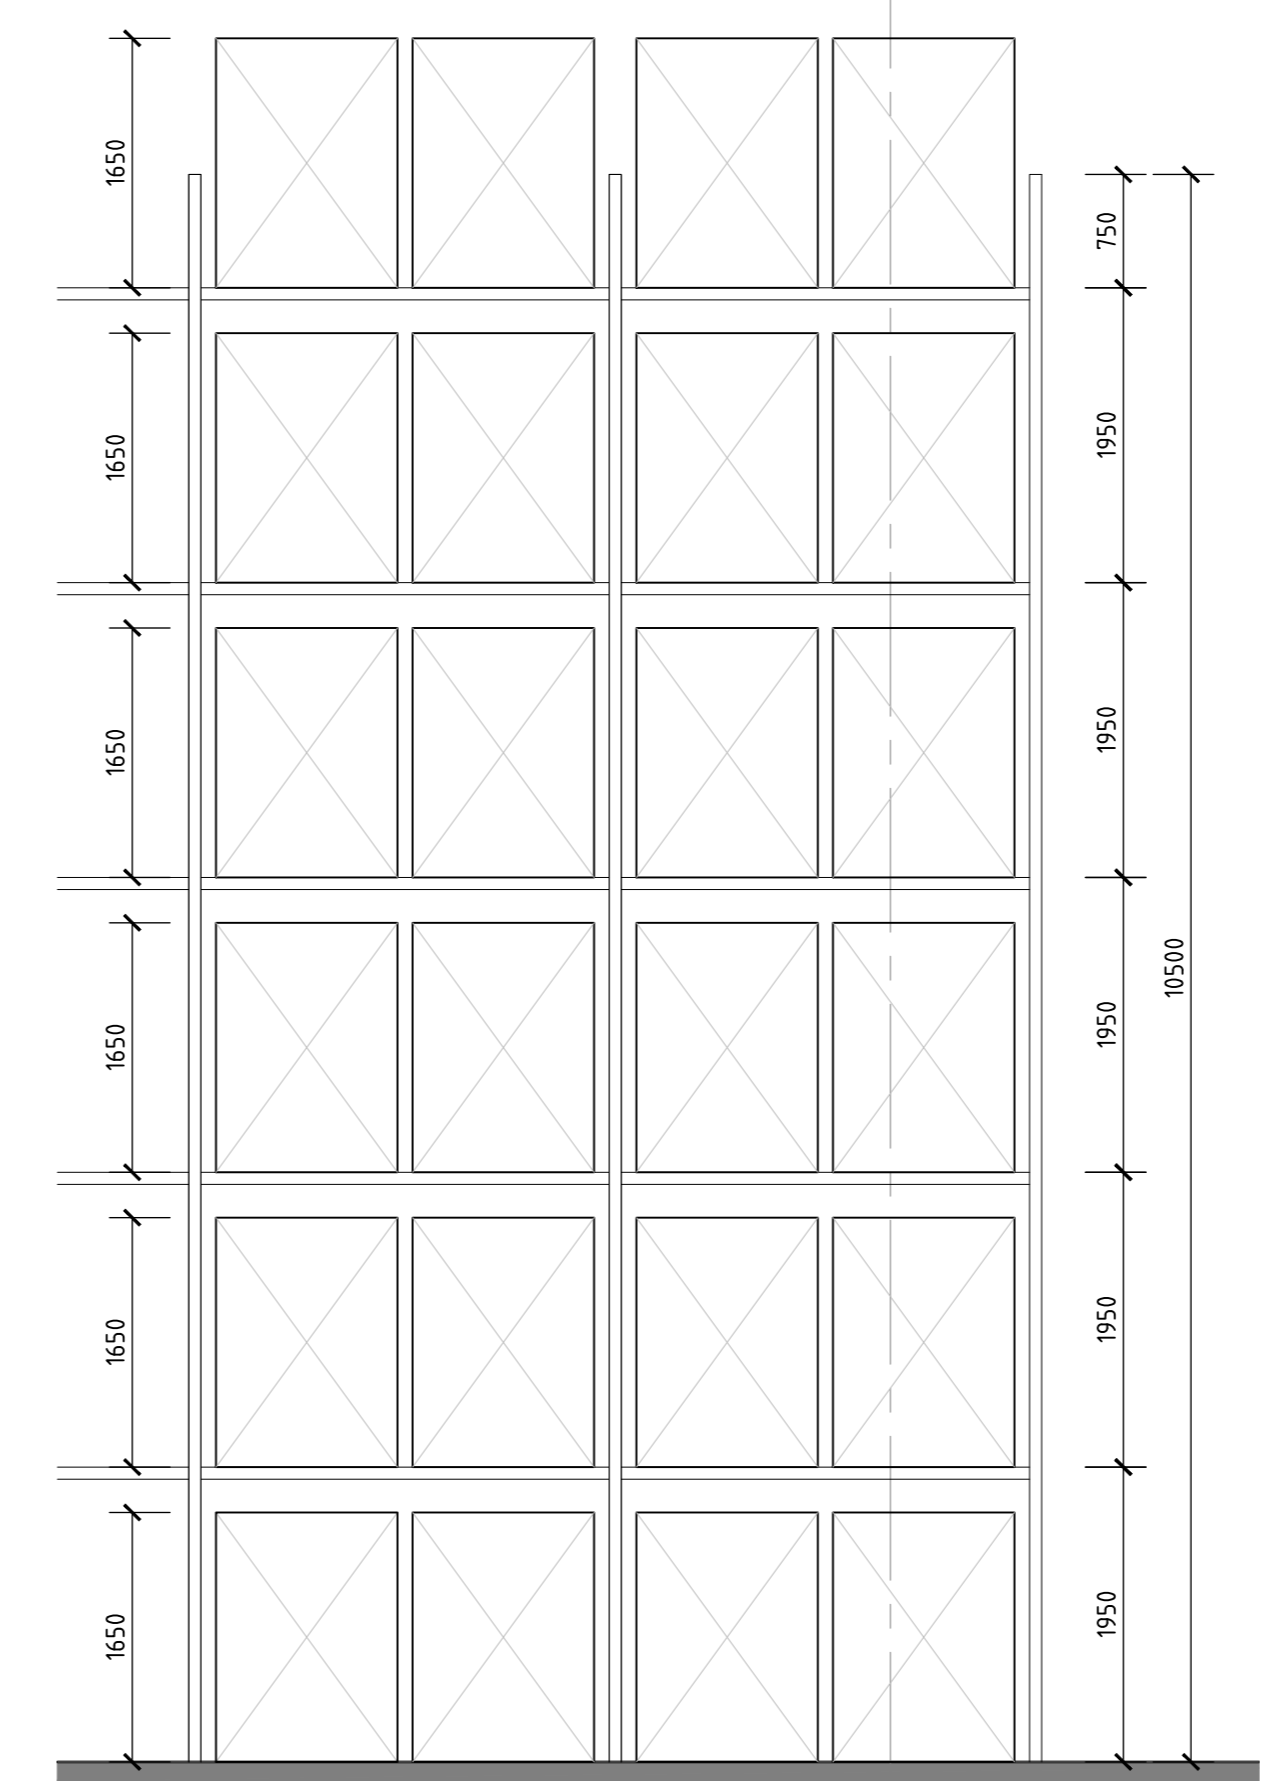

Standard 1200mm wide x 1000m deep pallets.  
 Pallet height unknown, therefore calculations based upon 1650mm high pallets.

Wide Aisle applications x 3200mm approx. rack to rack aisles

**Capacity shown:**  
 1210 bays of racking  
 12 pallets per bay  
**Total pallets = 14520**

**1 RACKING LAYOUT**  
 Scale: 1:200

**2 TYPICAL RACKING SECTION**  
 Scale: 1:200

**3 DETAIL ELEVATION**  
 Scale: 1:50

**4 DETAIL PLAN**  
 Scale: 1:50

**Client:**  
 JAYNIC

**Project:**  
 SUFFOLK PARK

**Drawing Title:**  
 SP147 UNIT WIDE AISLE RACKING LAYOUT

**Scale @ A0:** 1:200 **Checked by:** GW **Date:** NOV 2018

**Job No:** 10984 **Stage:** Drawing No: Rev: **WD 13-121**

**Issue Status:**  
 Construction  Preliminary  
 Information  Approval  
 Tender

**Offices:**  
 Woking  
 London  
 Milton Keynes  
 Warsaw