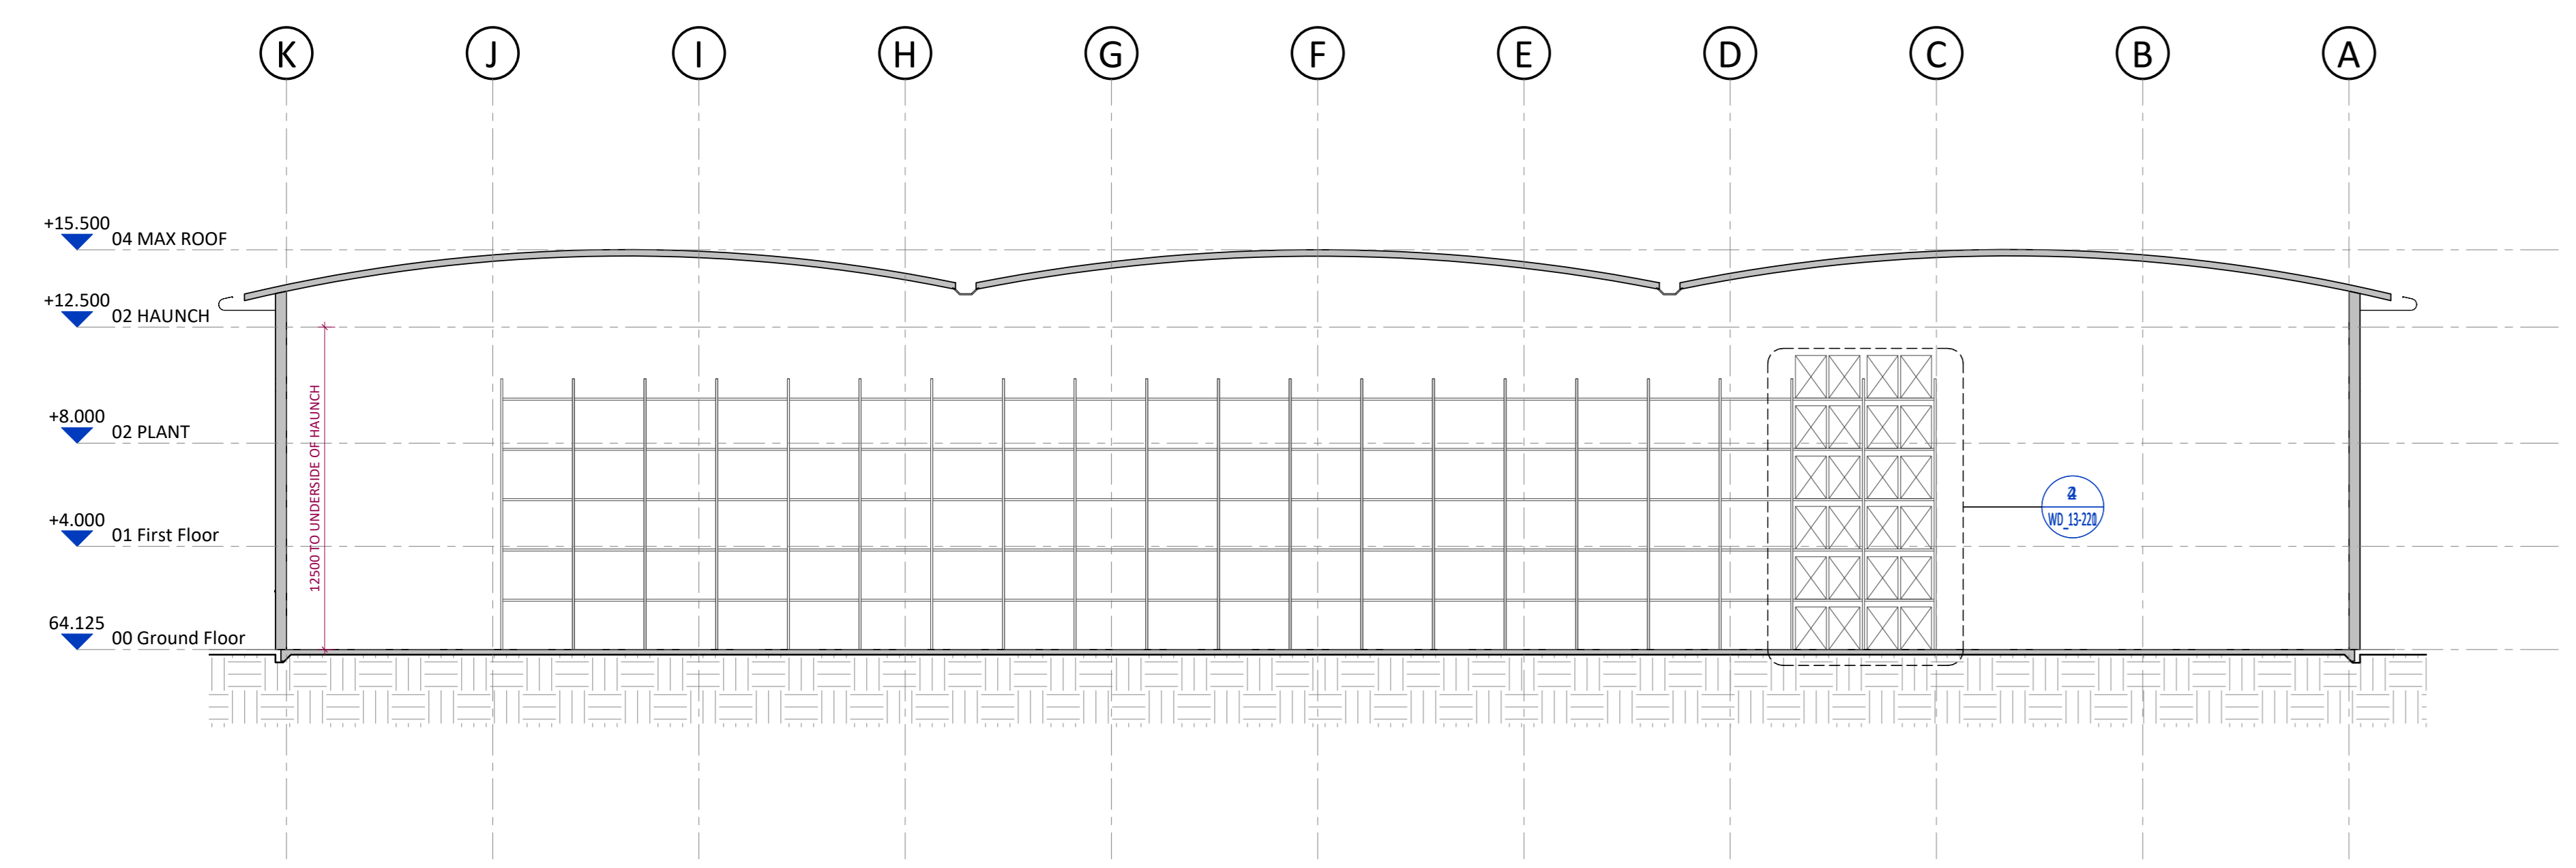

1 FP00(WD 200)GROUND FLOOR_WIDE RACKING LAYOUT
 1 : 200

Standard 1200mm wide x 1000mm deep pallets.
 Pallet height unknown, therefore calculation base upon 1650mm high pallets.
 Wide Aisle applications x 3333mm to rack aisles
Capacity shown:
 1239 bays of racking
 12 pallets per bay
Total pallets = 14,868

3 TYPICAL SECTION
 1 : 200

2 DETAIL ELEVATION
 1 : 50

4 DETAIL PLAN
 1 : 50

1 FP00(WD 200)GROUND FLOOR_VNA RACKING LAYOUT
 1 : 200

Standard 1200mm wide x 1000mm deep pallets.
 Pallet height unknown, therefore calculation base upon 1650mm high pallets.
 VNA applications x 2000mm to rack aisles
Capacity shown:
 1639 bays of racking
 12 pallets per bay
Total pallets = 19,668

3 TYPICAL SECTION
 1 : 200

4 DETAIL ELEVATION
 1 : 50

2 DETAIL PLAN
 1 : 50