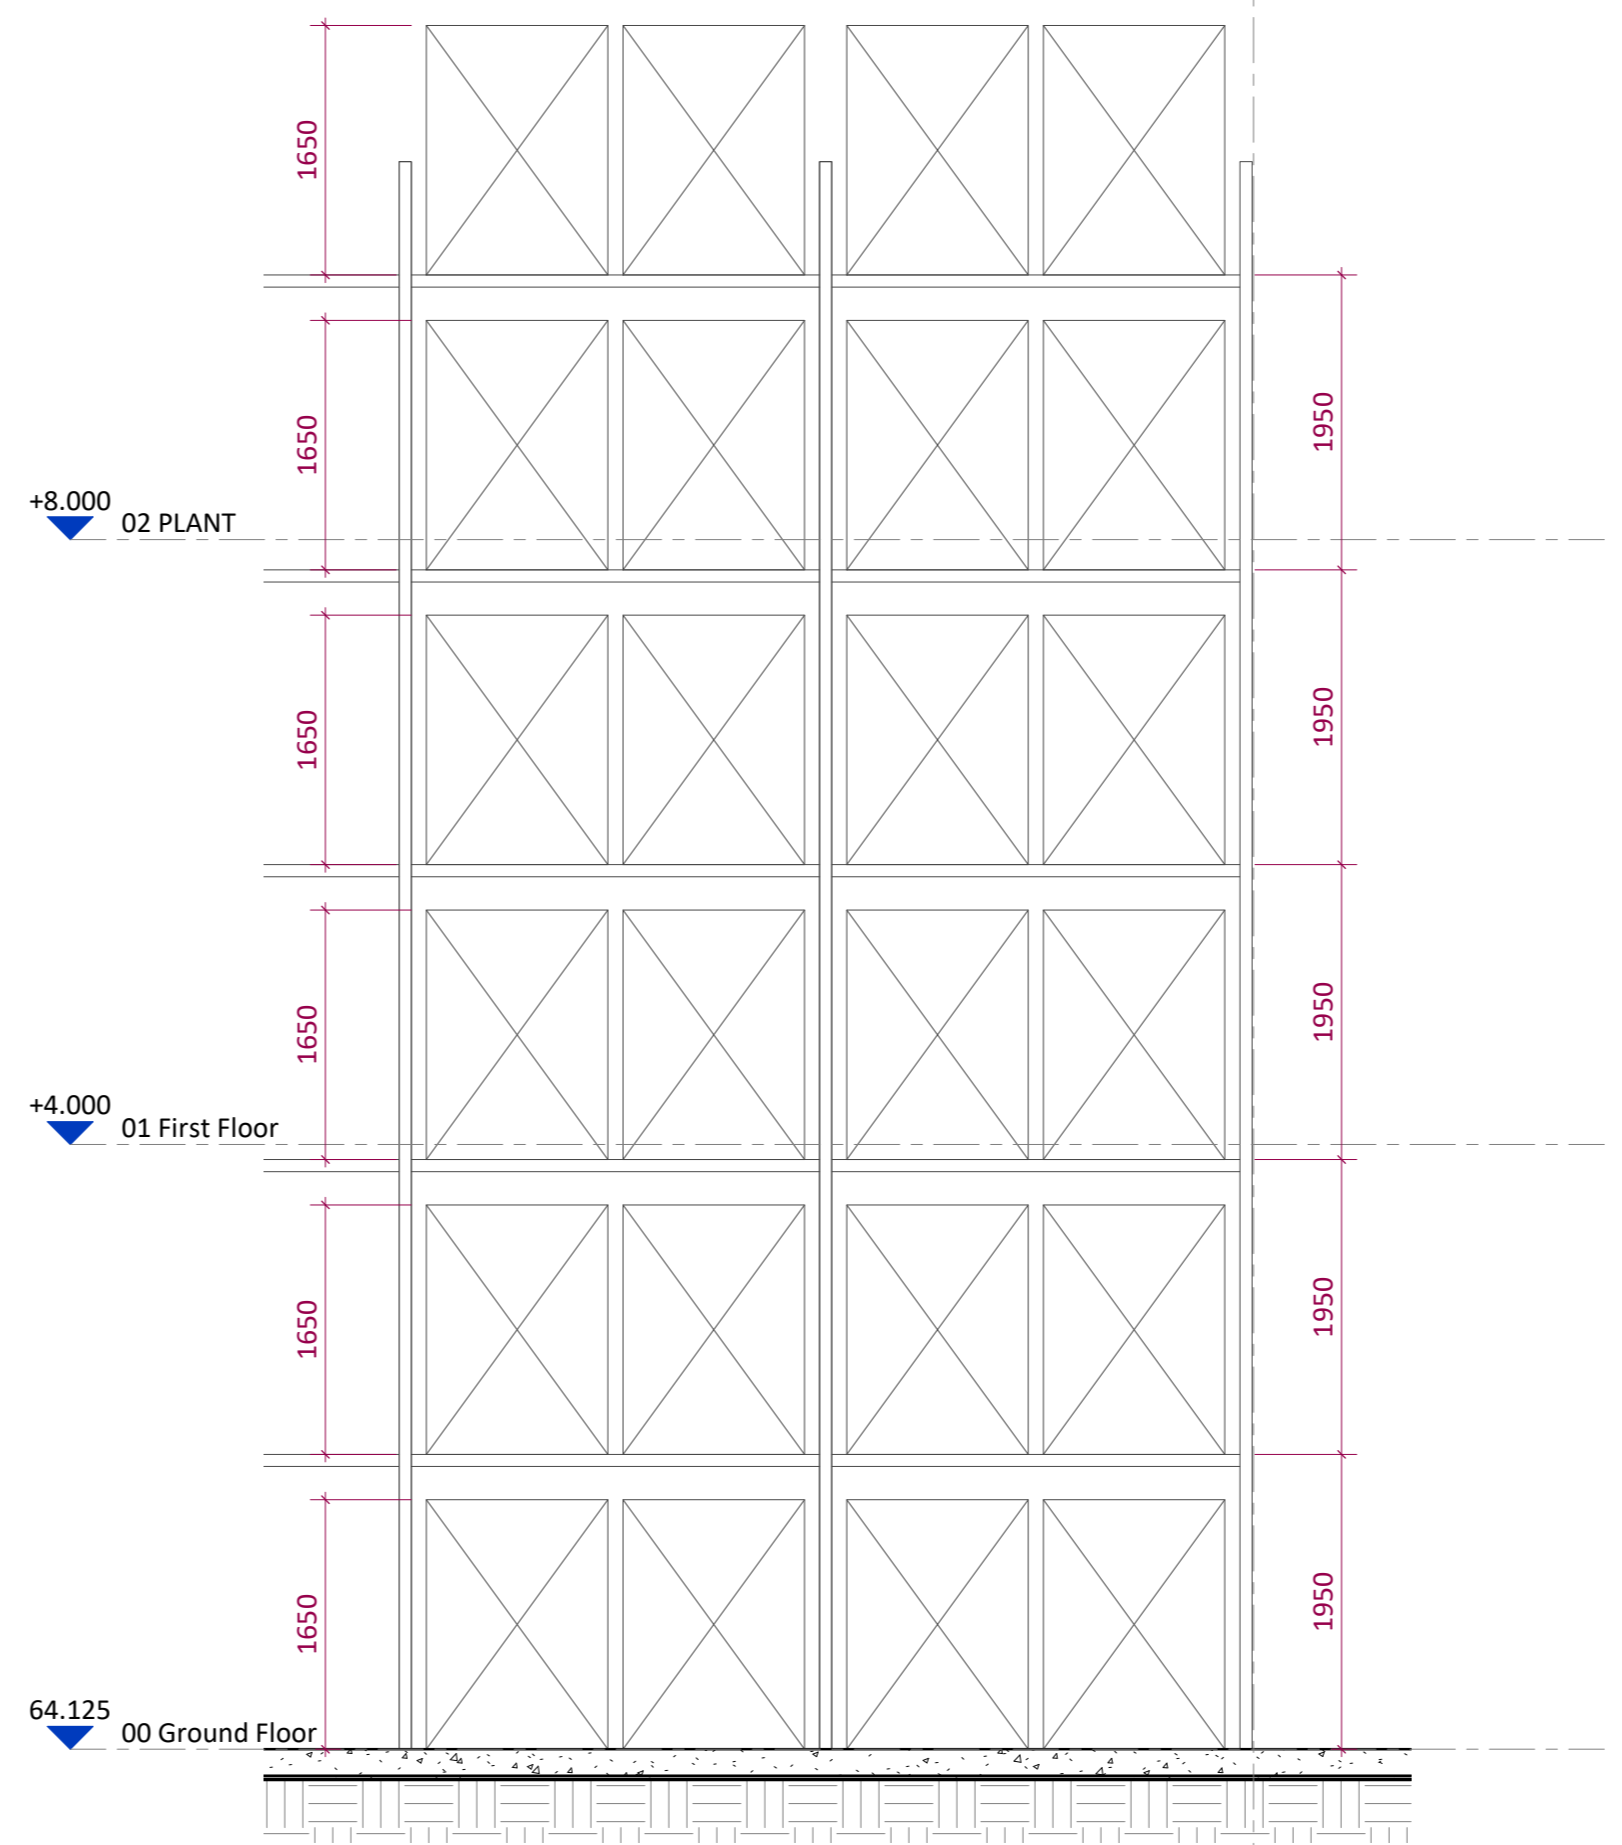

1 FP00(WD 200)GROUND FLOOR_WIDE RACKING LAYOUT
 1 : 200

Standard 1200mm wide x 1000mm deep pallets.
 Pallet height unknown, therefore calculation base upon 1650mm high pallets.
 Wide Aisle applications x 3333mm to rack aisles
Capacity shown:
 1239 bays of racking
 12 pallets per bay
Total pallets = 14,868

3 TYPICAL SECTION
 1 : 200

2 DETAIL ELEVATION
 1 : 50

4 DETAIL PLAN
 1 : 50

1 FP00(WD 200)GROUND FLOOR_VNA RACKING LAYOUT
 1 : 200

Standard 1200mm wide x 1000mm deep pallets.
 Pallet height unknown, therefore calculation base upon 1650mm high pallets.
 VNA applications x 2000mm to rack aisles
Capacity shown:
 1639 bays of racking
 12 pallets per bay
Total pallets = 19,668

3 TYPICAL SECTION
 1 : 200

4 DETAIL ELEVATION
 1 : 50

2 DETAIL PLAN
 1 : 50