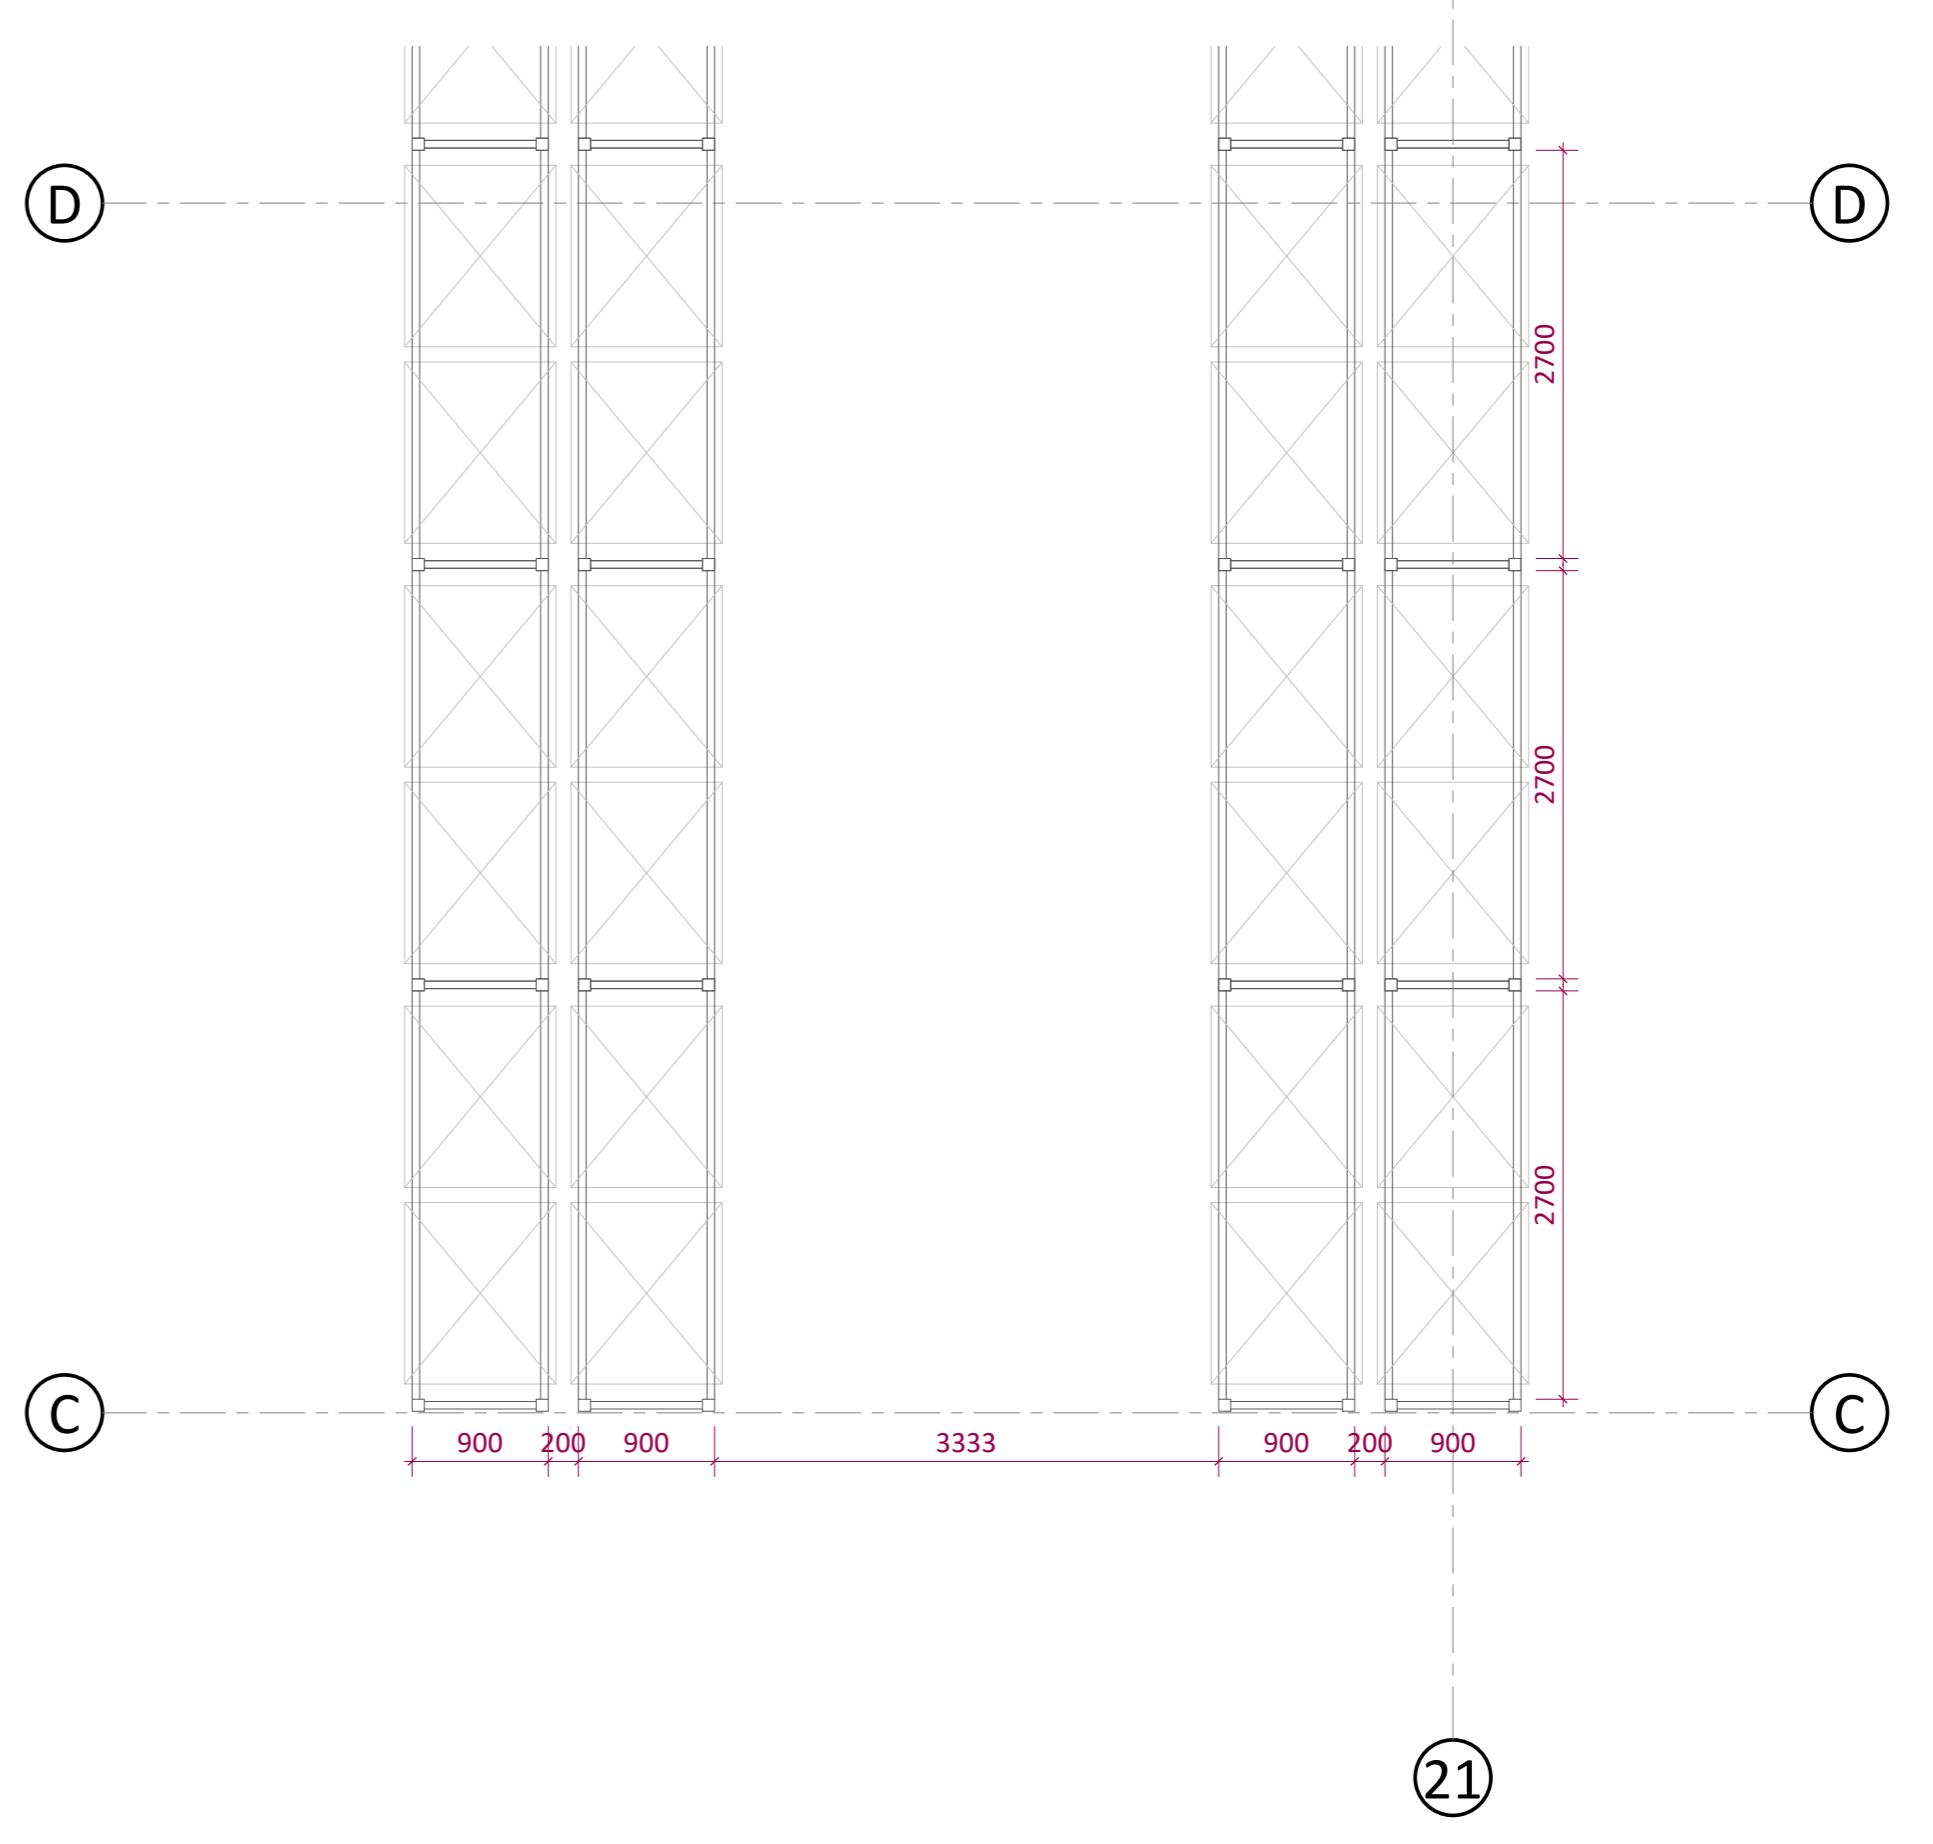

1 FP00(WD 200)GROUND FLOOR_WIDE RACKING LAYOUT
 1 : 200

Standard 1200mm wide x 1000mm deep pallets.
 Pallet height unknown, therefore calculation base upon 1650mm high pallets.
 Wide Aisle applications x 3333mm to rack aisles
Capacity shown:
 1239 bays of racking
 12 pallets per bay
Total pallets = 14,868

3 TYPICAL SECTION
 1 : 200

2 DETAIL ELEVATION
 1 : 50

4 DETAIL PLAN
 1 : 50

1 FP00(WD 200)GROUND FLOOR_VNA RACKING LAYOUT
 1 : 200

Standard 1200mm wide x 1000mm deep pallets.
 Pallet height unknown, therefore calculation base upon 1650mm high pallets.
 VNA applications x 2000mm to rack aisles
Capacity shown:
 1639 bays of racking
 12 pallets per bay
Total pallets = 19,668

3 TYPICAL SECTION
 1 : 200

4 DETAIL ELEVATION
 1 : 50

2 DETAIL PLAN
 1 : 50