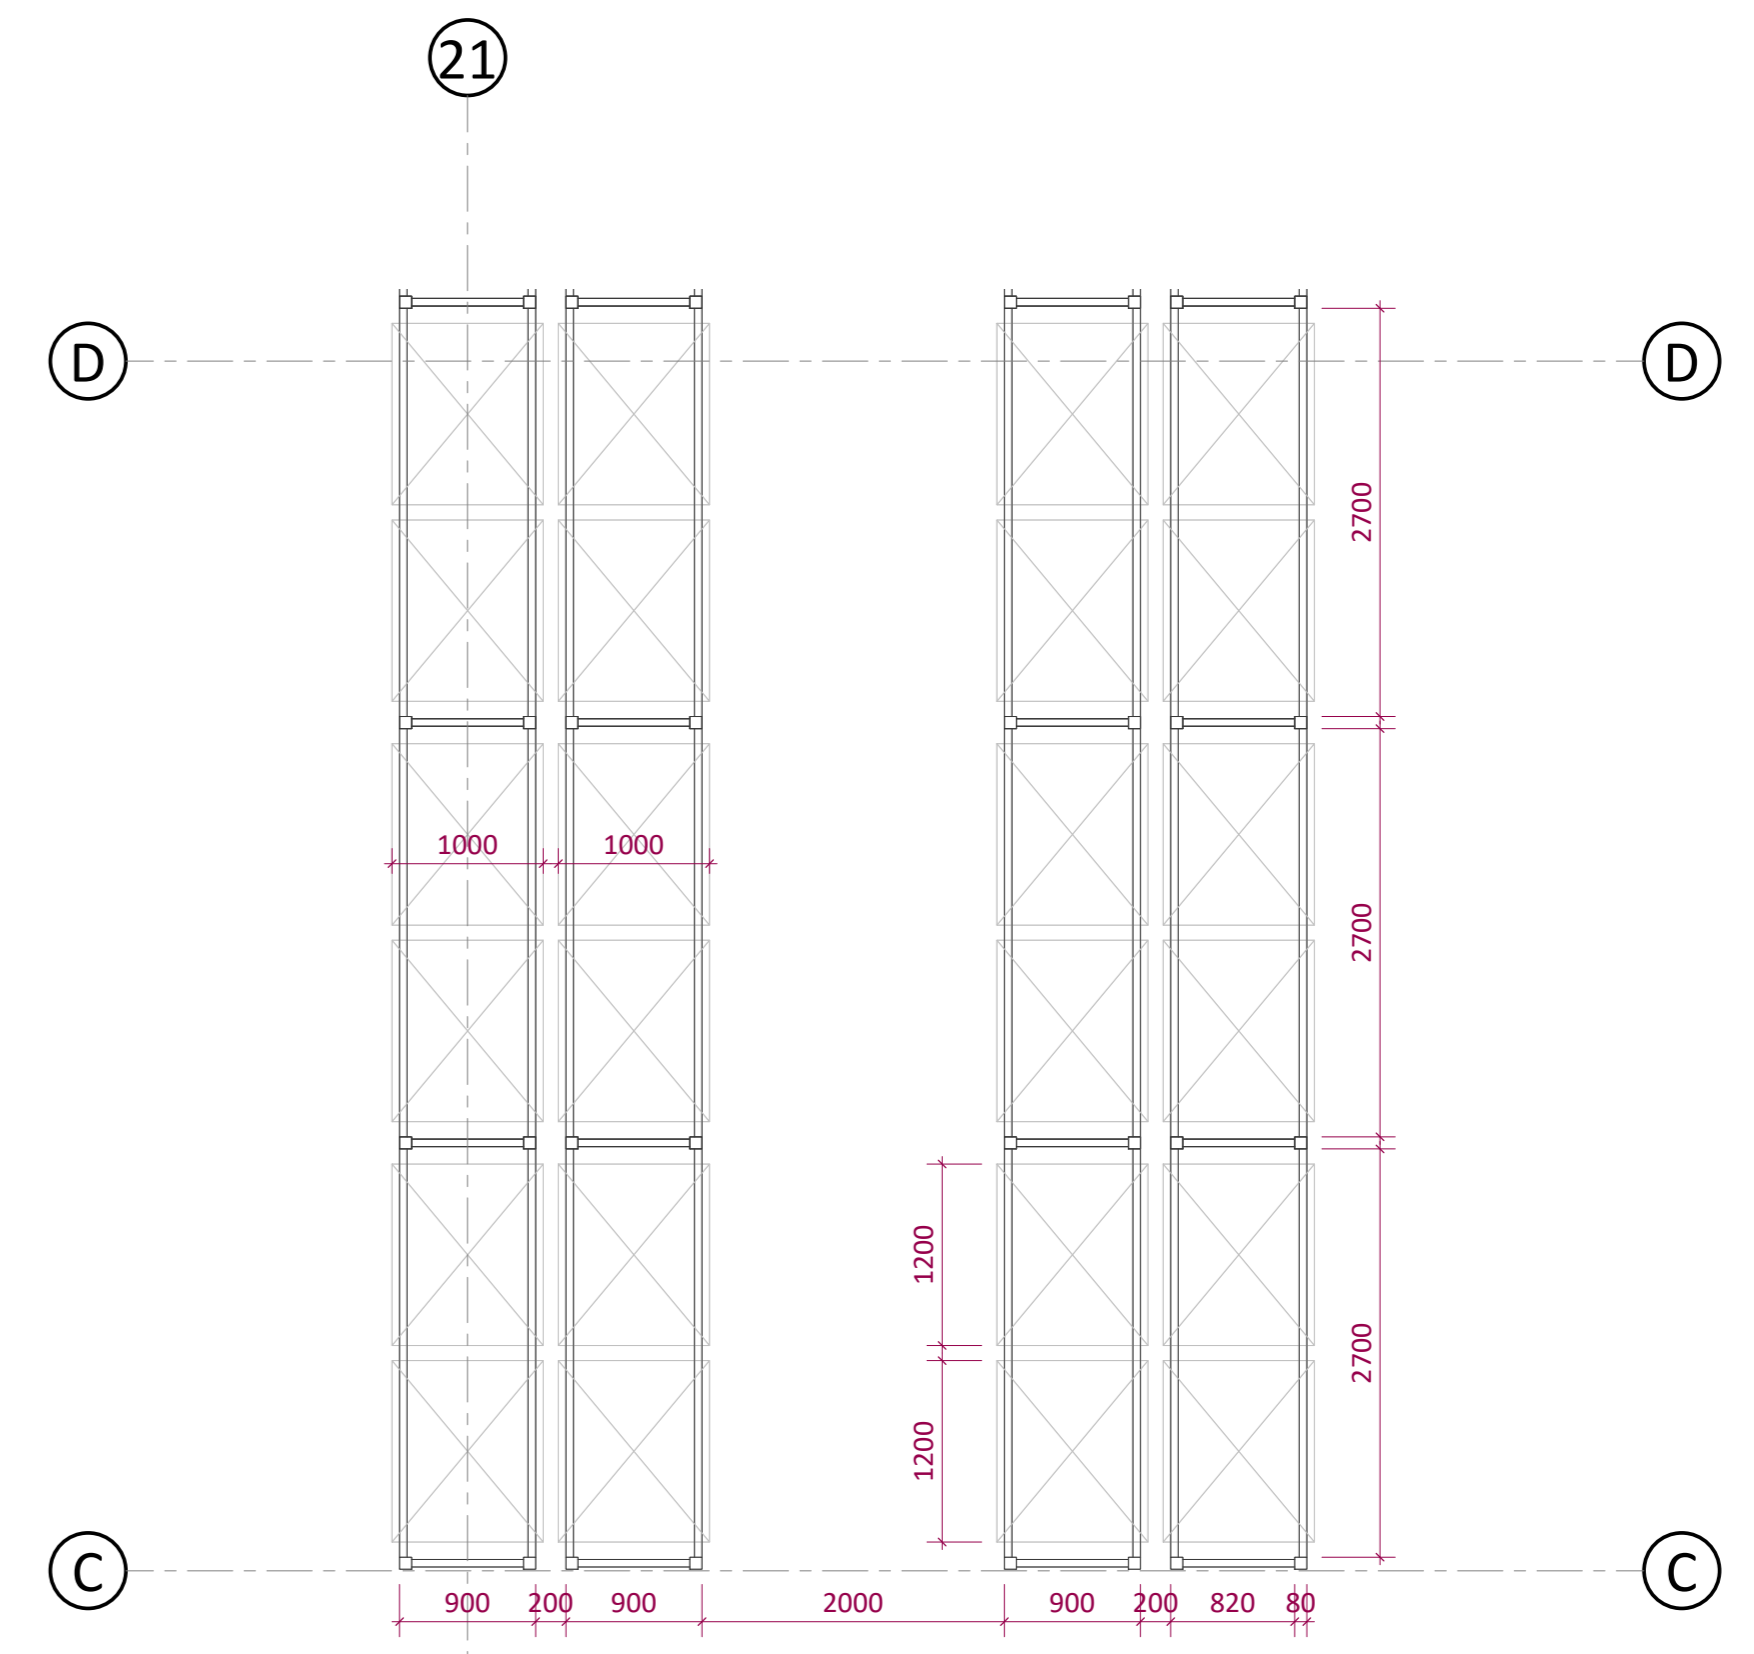

1 FP00(WD 200)GROUND FLOOR_WIDE RACKING LAYOUT
 1 : 200

Standard 1200mm wide x 1000mm deep pallets.
 Pallet height unknown, therefore calculation base upon 1650mm high pallets.
 Wide Aisle applications x 3333mm to rack aisles
Capacity shown:
 1239 bays of racking
 12 pallets per bay
Total pallets = 14,868

3 TYPICAL SECTION
 1 : 200

2 DETAIL ELEVATION
 1 : 50

4 DETAIL PLAN
 1 : 50

1 FP00(WD 200)GROUND FLOOR_VNA RACKING LAYOUT
 1 : 200

Standard 1200mm wide x 1000mm deep pallets.
 Pallet height unknown, therefore calculation base upon 1650mm high pallets.
 VNA applications x 2000mm to rack aisles
Capacity shown:
 1639 bays of racking
 12 pallets per bay
Total pallets = 19,668

3 TYPICAL SECTION
 1 : 200

4 DETAIL ELEVATION
 1 : 50

2 DETAIL PLAN
 1 : 50