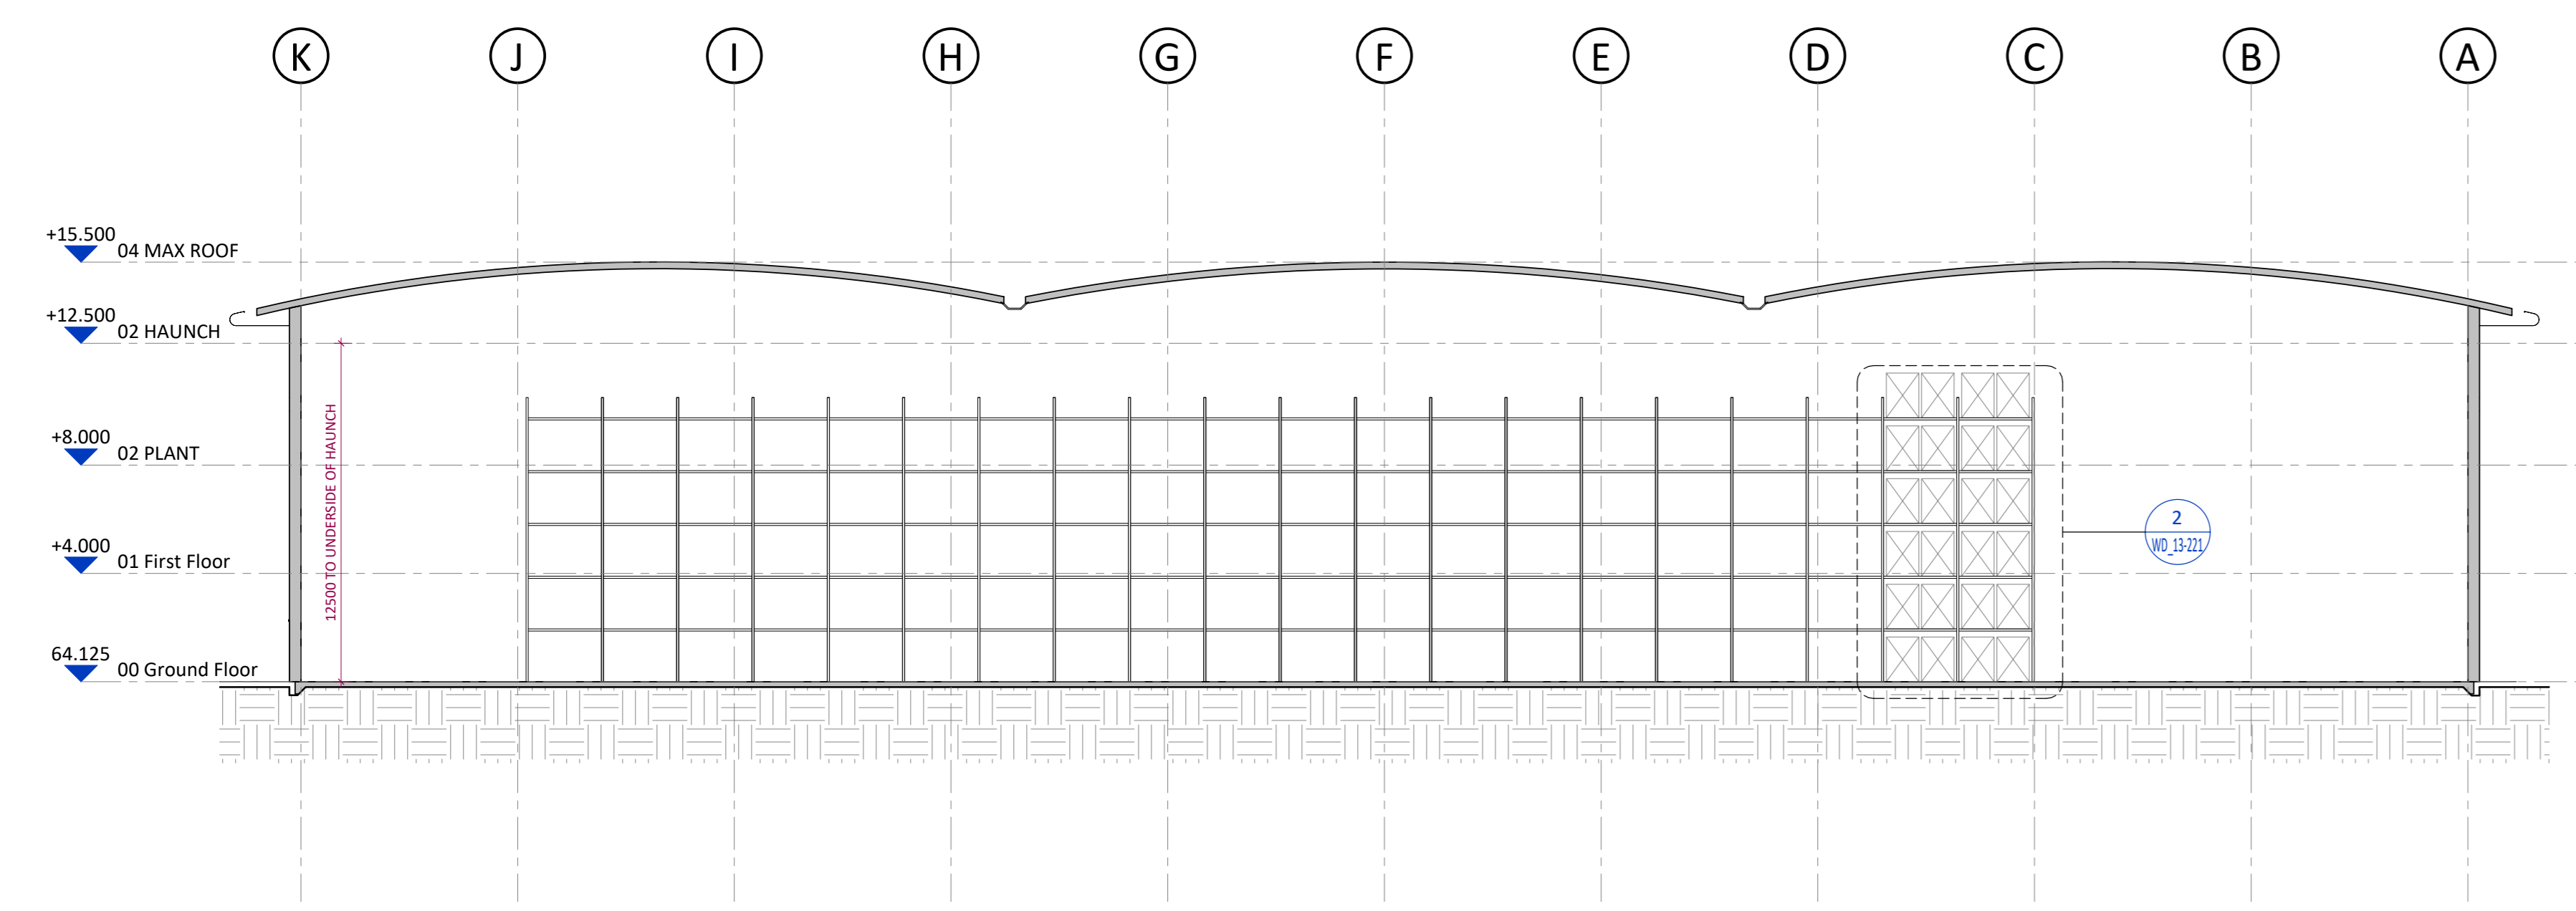

1 FP00(WD 200)GROUND FLOOR_WIDE RACKING LAYOUT
 1 : 200

Standard 1200mm wide x 1000mm deep pallets.
 Pallet height unknown, therefore calculation base upon 1650mm high pallets.
 Wide Aisle applications x 3333mm to rack aisles
Capacity shown:
 1239 bays of racking
 12 pallets per bay
Total pallets = 14,868

3 TYPICAL SECTION
 1 : 200

2 DETAIL ELEVATION
 1 : 50

4 DETAIL PLAN
 1 : 50

1 FP00(WD 200)GROUND FLOOR_VNA RACKING LAYOUT
 1 : 200

Standard 1200mm wide x 1000mm deep pallets.
 Pallet height unknown, therefore calculation base upon 1650mm high pallets.
 VNA applications x 2000mm to rack aisles
Capacity shown:
 1639 bays of racking
 12 pallets per bay
Total pallets = 19,668

3 TYPICAL SECTION
 1 : 200

4 DETAIL ELEVATION
 1 : 50

2 DETAIL PLAN
 1 : 50