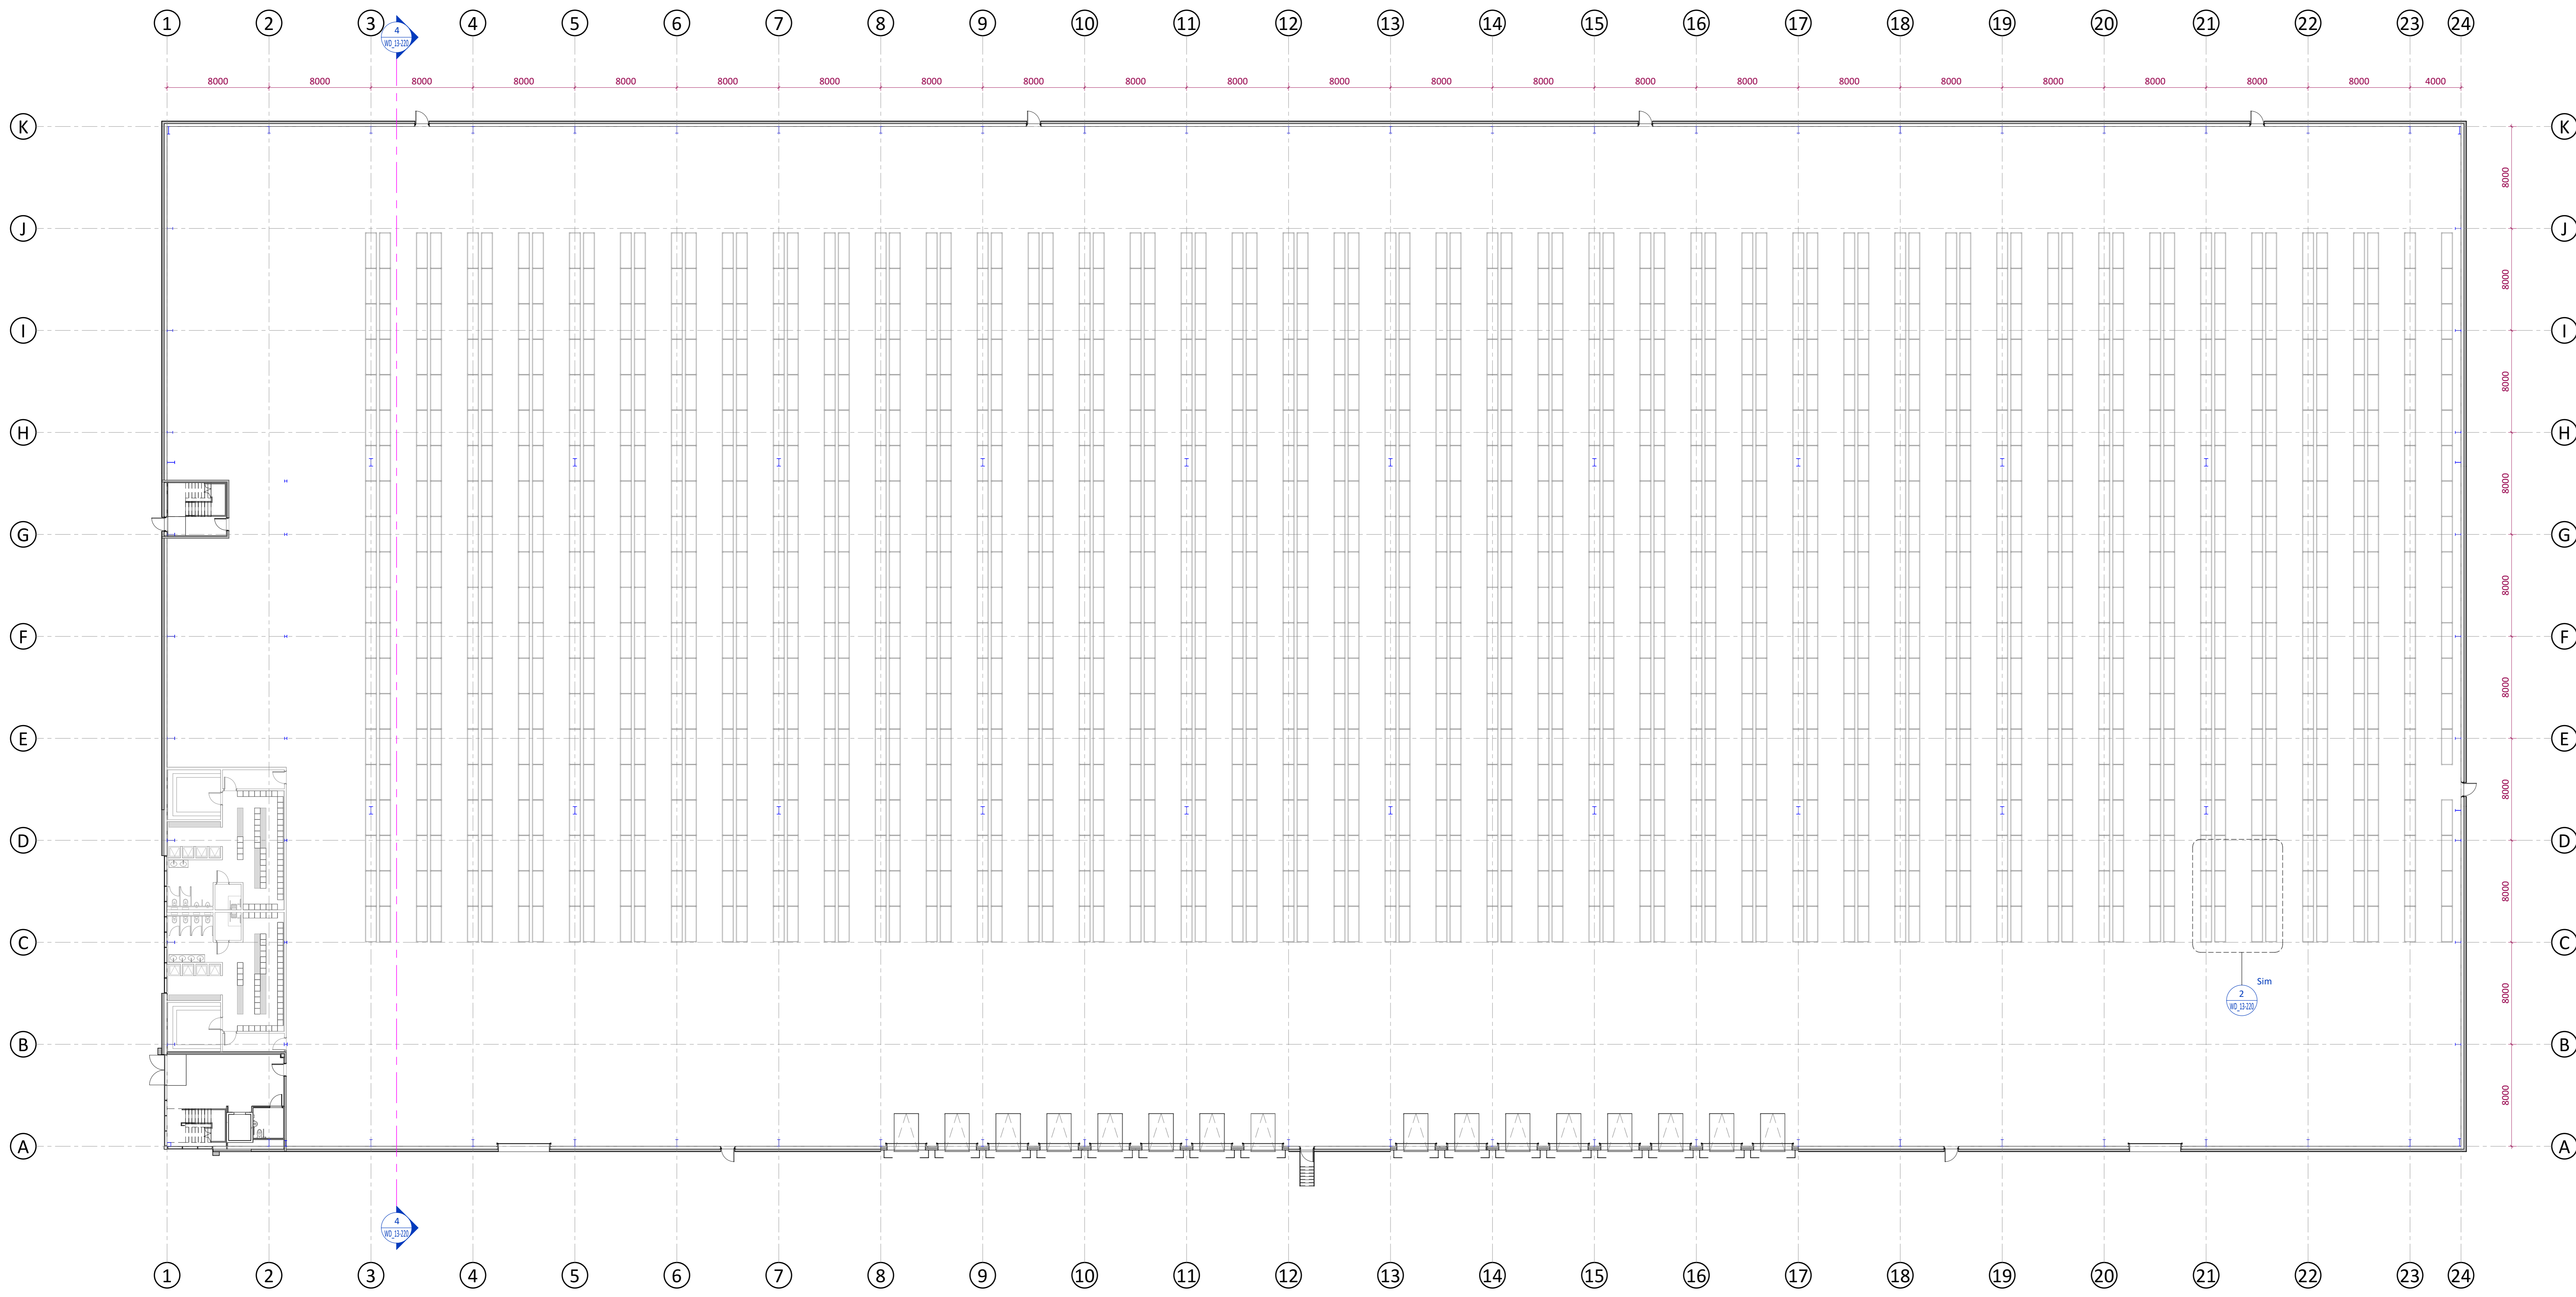

1 FP00(WD 200)GROUND FLOOR_WIDE RACKING LAYOUT
 1 : 200

Standard 1200mm wide x 1000mm deep pallets.
 Pallet height unknown, therefore calculation base upon 1650mm high pallets.
 Wide Aisle applications x 3333mm to rack aisles
Capacity shown:
 1239 bays of racking
 12 pallets per bay
Total pallets = 14,868

3 TYPICAL SECTION
 1 : 200

2 DETAIL ELEVATION
 1 : 50

4 DETAIL PLAN
 1 : 50

1 FP00(WD 200)GROUND FLOOR_VNA RACKING LAYOUT
 1 : 200

Standard 1200mm wide x 1000mm deep pallets.
 Pallet height unknown, therefore calculation base upon 1650mm high pallets.
 VNA applications x 2000mm to rack aisles
Capacity shown:
 1639 bays of racking
 12 pallets per bay
Total pallets = 19,668

3 TYPICAL SECTION
 1 : 200

4 DETAIL ELEVATION
 1 : 50

2 DETAIL PLAN
 1 : 50