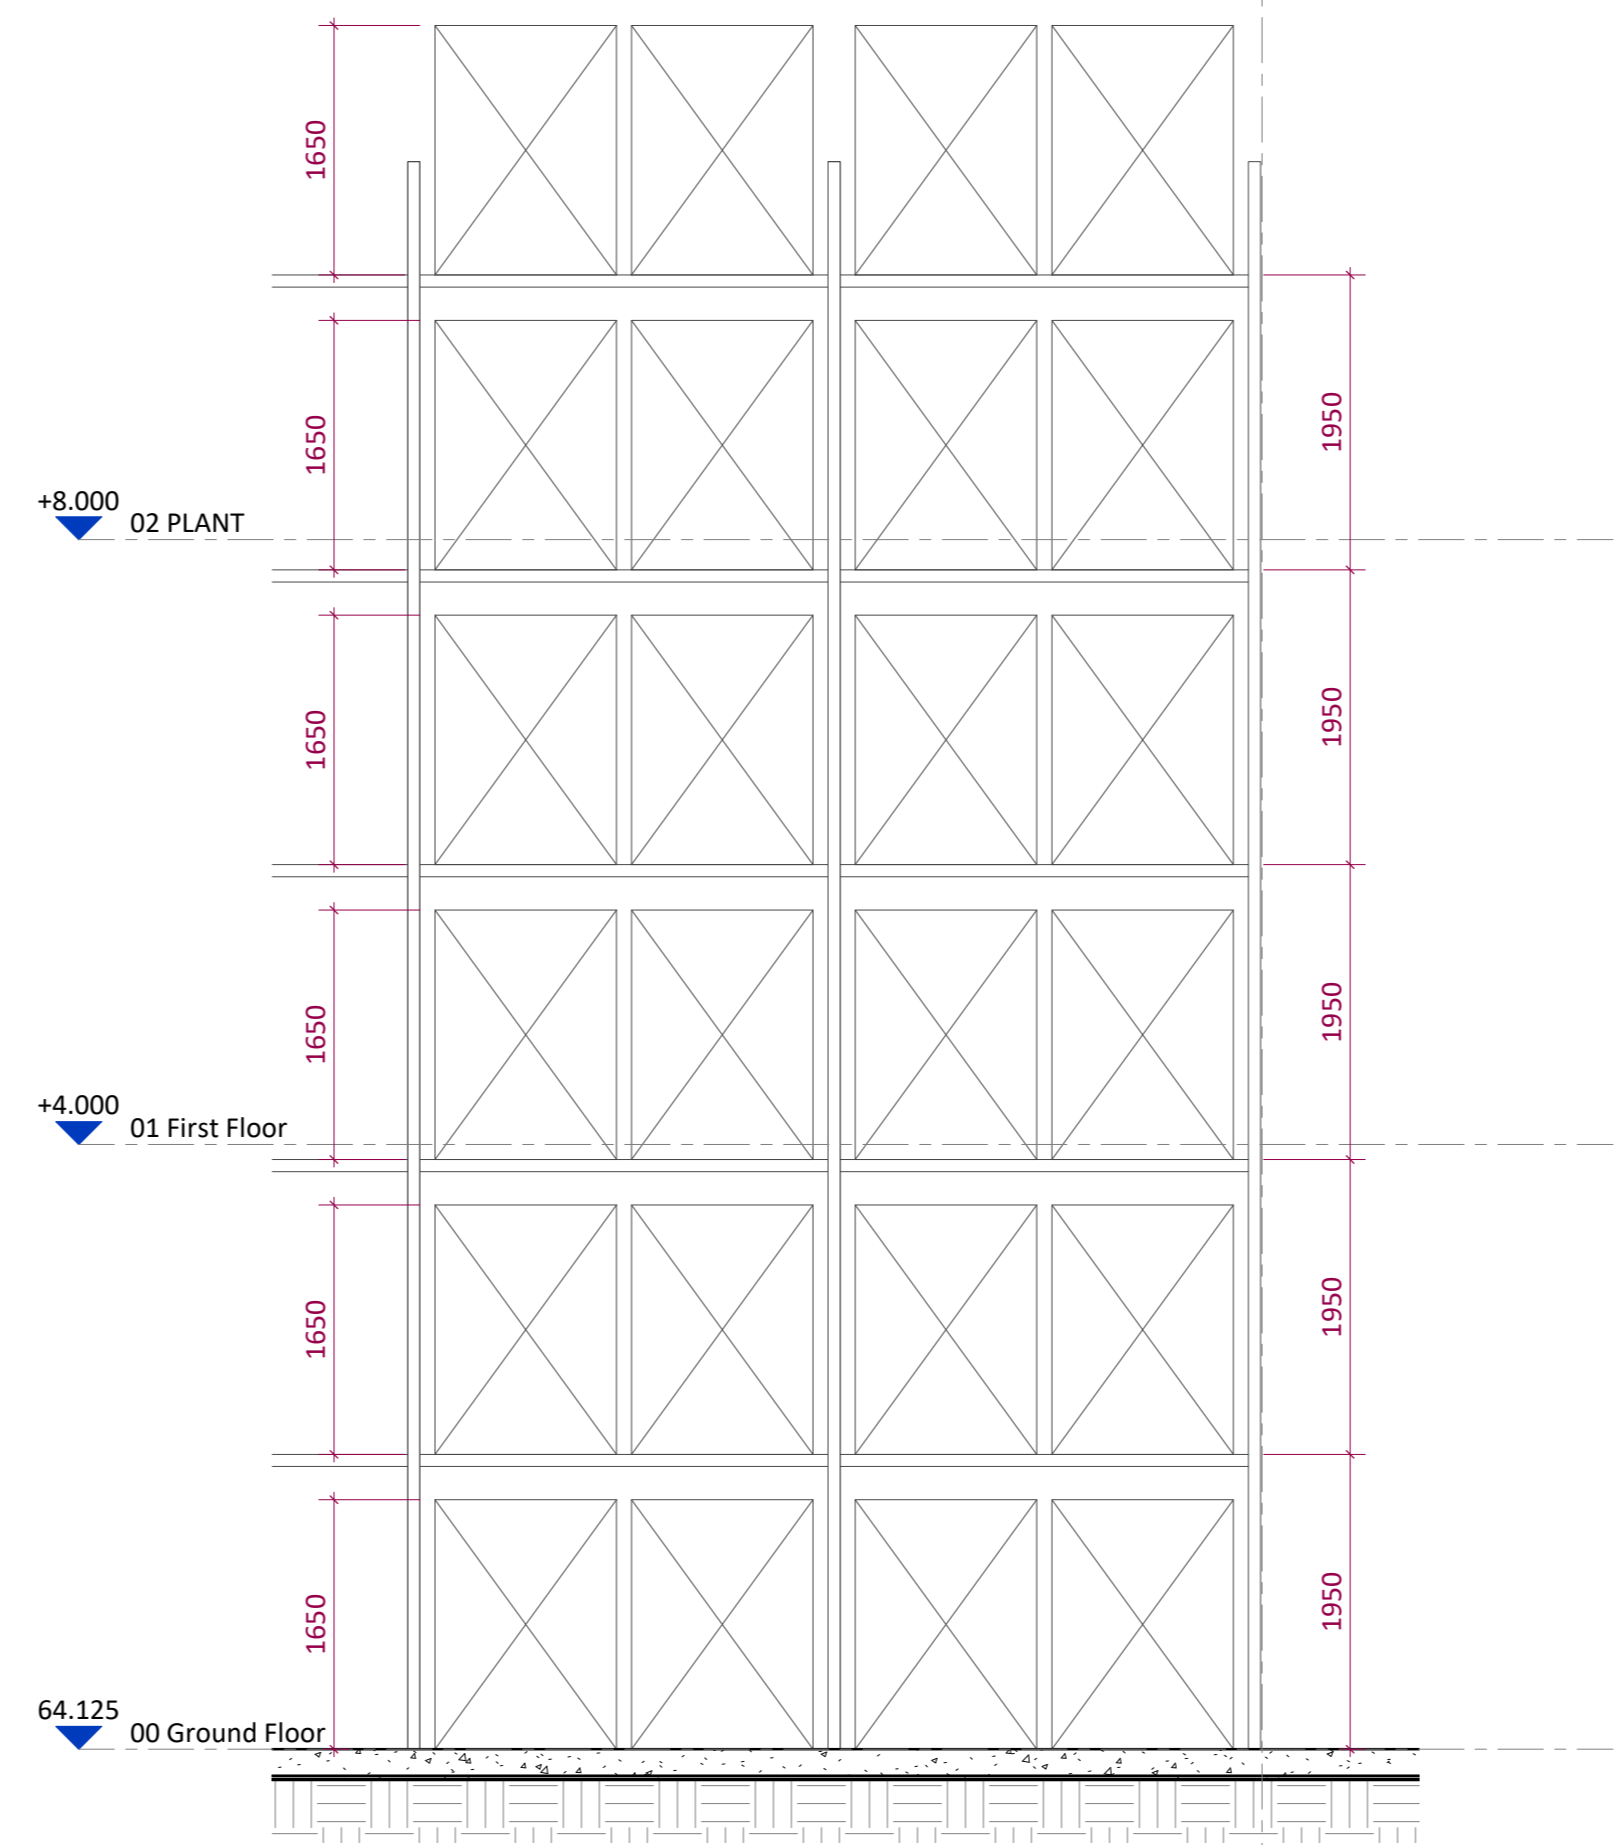

1 FP00(WD 200)GROUND FLOOR_WIDE RACKING LAYOUT
 1 : 200

Standard 1200mm wide x 1000mm deep pallets.
 Pallet height unknown, therefore calculation base upon 1650mm high pallets.
 Wide Aisle applications x 3333mm to rack aisles
Capacity shown:
 1239 bays of racking
 12 pallets per bay
Total pallets = 14,868

3 TYPICAL SECTION
 1 : 200

2 DETAIL ELEVATION
 1 : 50

4 DETAIL PLAN
 1 : 50

1 FP00(WD 200)GROUND FLOOR_VNA RACKING LAYOUT
 1 : 200

Standard 1200mm wide x 1000mm deep pallets.
 Pallet height unknown, therefore calculation base upon 1650mm high pallets.
 VNA applications x 2000mm to rack aisles
Capacity shown:
 1639 bays of racking
 12 pallets per bay
Total pallets = 19,668

3 TYPICAL SECTION
 1 : 200

4 DETAIL ELEVATION
 1 : 50

2 DETAIL PLAN
 1 : 50